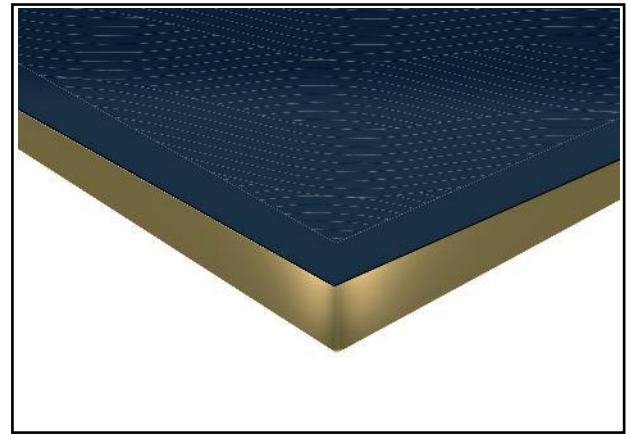

ARABESQUE

FOR INTERIORS

SQUARED

ROUNDED

MIN. RADIUS MM 40

MAX RADIUS MM 200

ELLIPTICAL
AND ROUND

POSSIBLE PREDISPOSITION ACCORDING TO DRAWING WITH BUSHINGS FOR ASSEMBLY

GLASS TOP BACK PAINTED AND LASER MARKING

THICKNESS: 30 mm

BIANCO TIPO
RAL 9003

BROWN TIPO
RAL 8028

NERO TIPO
RAL 9005

RED TIPO RAL
3001

SPECCHIO
BRONZO

SPECCHIO
FUME'