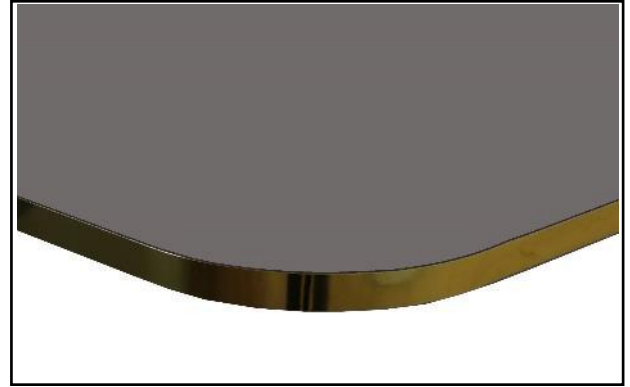

# BASIC

FOR INTERIORS

SQUARED

ROUNDED

MIN RADIUS MM 40  
MAX RADIUS MM 200

ELLIPTICAL  
AND  
ROUND

Antibacterial (on request)

Possible predisposition according to drawing with bushings for assembly

ON LAMINATES AND MELAMINE ARE AVAILABLE, ON REQUEST, INFINITE KINDS OF COLOR AND FINISHING

LAMINATED TOP + ABS EDGE  
MELAMINE TOP + ABS EDGE

CLEAR FINISHING  
CLEAR FINISHING

THICKNESS: 20/24/27/30/40/50\* (boxed)  
THICKNESS: 18/25/50\* (boxed)