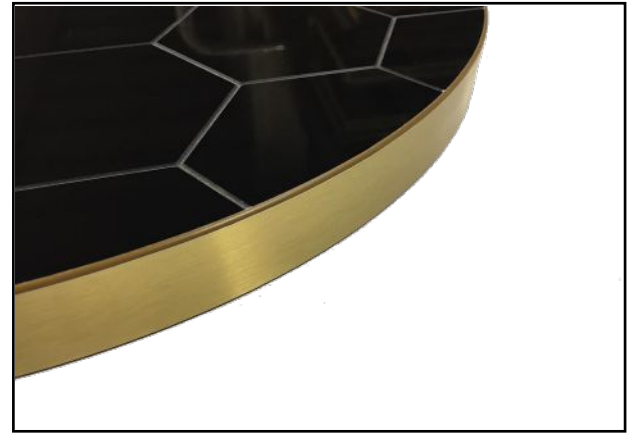

INCISO

FOR INTERIORS

LAMINATE TOP, WITH BLACK RECTANGLE OR HEXAGON ENGRAVING. EDGES IN WOOD OR IN METAL FINISHING ABS.

FaBeMa
FALEGNAMERIA BELLINI

Via dell'Artigianato 12
20835 Muggiò MB
039 2782103
www.fabema.it

MAXIMUM FORMAT mm. 1300 x 3000

INCISO

FOR INTERIORS

SQUARED

ROUNDED

ELLIPTICAL
AND
ROUND

Possible predisposition according to drawing with bushings for assembly

ENGRAVED LAMINATE TOP

THICKNESS: 30 mm

BIANCO
LUCIDO

INCISO EXA
BIANCO

INCISO EXA

NERO LUCIDO

WOODEN EDGES

FAGGIO

NOCE
TANGANIKI

ROVERE

ABS EDGES

METAL FIN.

BRONZO
SPAZZOLATO

CROMO
LUCIDO

CROMO SATIN

OTTONE
LUCIDO

OTTONE SATIN