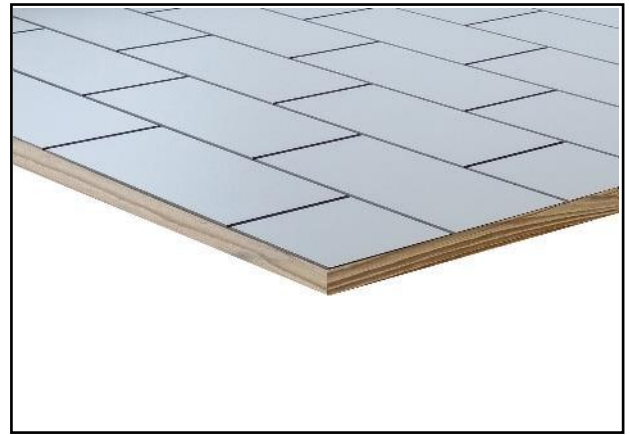

INCISO

FOR INTERIORS

LAMINATE TOP, WITH BLACK RECTANGLE OR HEXAGON ENGRAVING. EDGES IN WOOD OR IN METAL FINISHING ABS.

FaBeMa
FALEGNAMERIA BELLINI

Via dell'Artigianato 12
20835 Muggiò MB
039 2782103
www.fabema.it

MAXIMUM FORMAT mm. 1300 x 3000

INCISO

FOR INTERIORS

SQUARED

ROUNDED

ELLIPTICAL
AND
ROUND

Possible predisposition according to drawing with bushings for assembly

ENGRAVED LAMINATE TOP

THICKNESS: 30 mm

BIANCO
LUCIDO

INCISO EXA
BIANCO

INCISO EXA

NERO LUCIDO

WOODEN EDGES

FAGGIO

NOCE
TANGANIKI