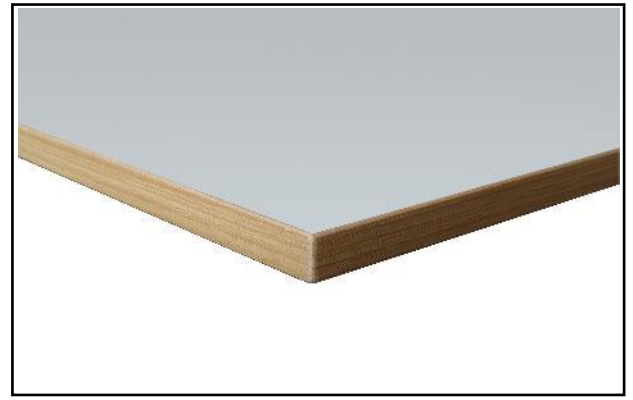

MAXIMUM FORMAT mm. 1600 x 3000

LAYER
FOR INTERIORS

SQUARED

ROUNDED

ELLIPTICAL
AND
ROUND

Antibacterial(on request)

Possible predisposition according to drawing with bushings for assembly

STRAIGHT
PROFILE

ALMOND
PROFILE

On Laminates and Melamine-faced, infinite variations of color and finish are available upon request.

LAMINATED TOP + ABS EDGE CLEAR FIN.

THICKNESS: 20/24/27/30/40/50* (boxed)

BIANCO
FA0401

BIANCO
LUCIDO
FA9490