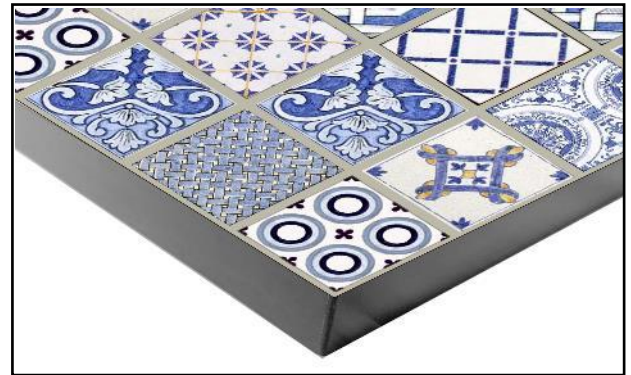

MEDITERRANEO

FOR INTERIORS

LAMINATE TOP, WITH DIGITAL PRINT, WITH A DECORATIVE MOTIF OF MEDITERRANEAN MAJOLICA. METAL FINISH ABS EDGES.

BASE IN CAST IRON, PAINTED BLACK OR GOLD.

FaBeMa
FALEGNAMERIA BELLINI

Via dell'Artigianato 12
20835 Muggiò MB
039 2782103
www.fabema.it

MAXIMUM FORMAT mm. 1300 x 3000

MEDITERRANEO

FOR INTERIORS

SQUARED

ROUNDED

MIN RADIUS MM 40

MAX RADIUS MM 200

ELLIPTICAL
AND
ROUND

SUPPLIED WITH BLACK OR GOLD CAST IRON BASE.

OUTDOOR VERSION

AVAILABLE WITH HPL LAMINATED TOP

WITHOUT EDGING

THICKNESS: 10mm

«MEDITERRANEAN»DIGITAL PRINT TOP

THICKNESS: 30 mm