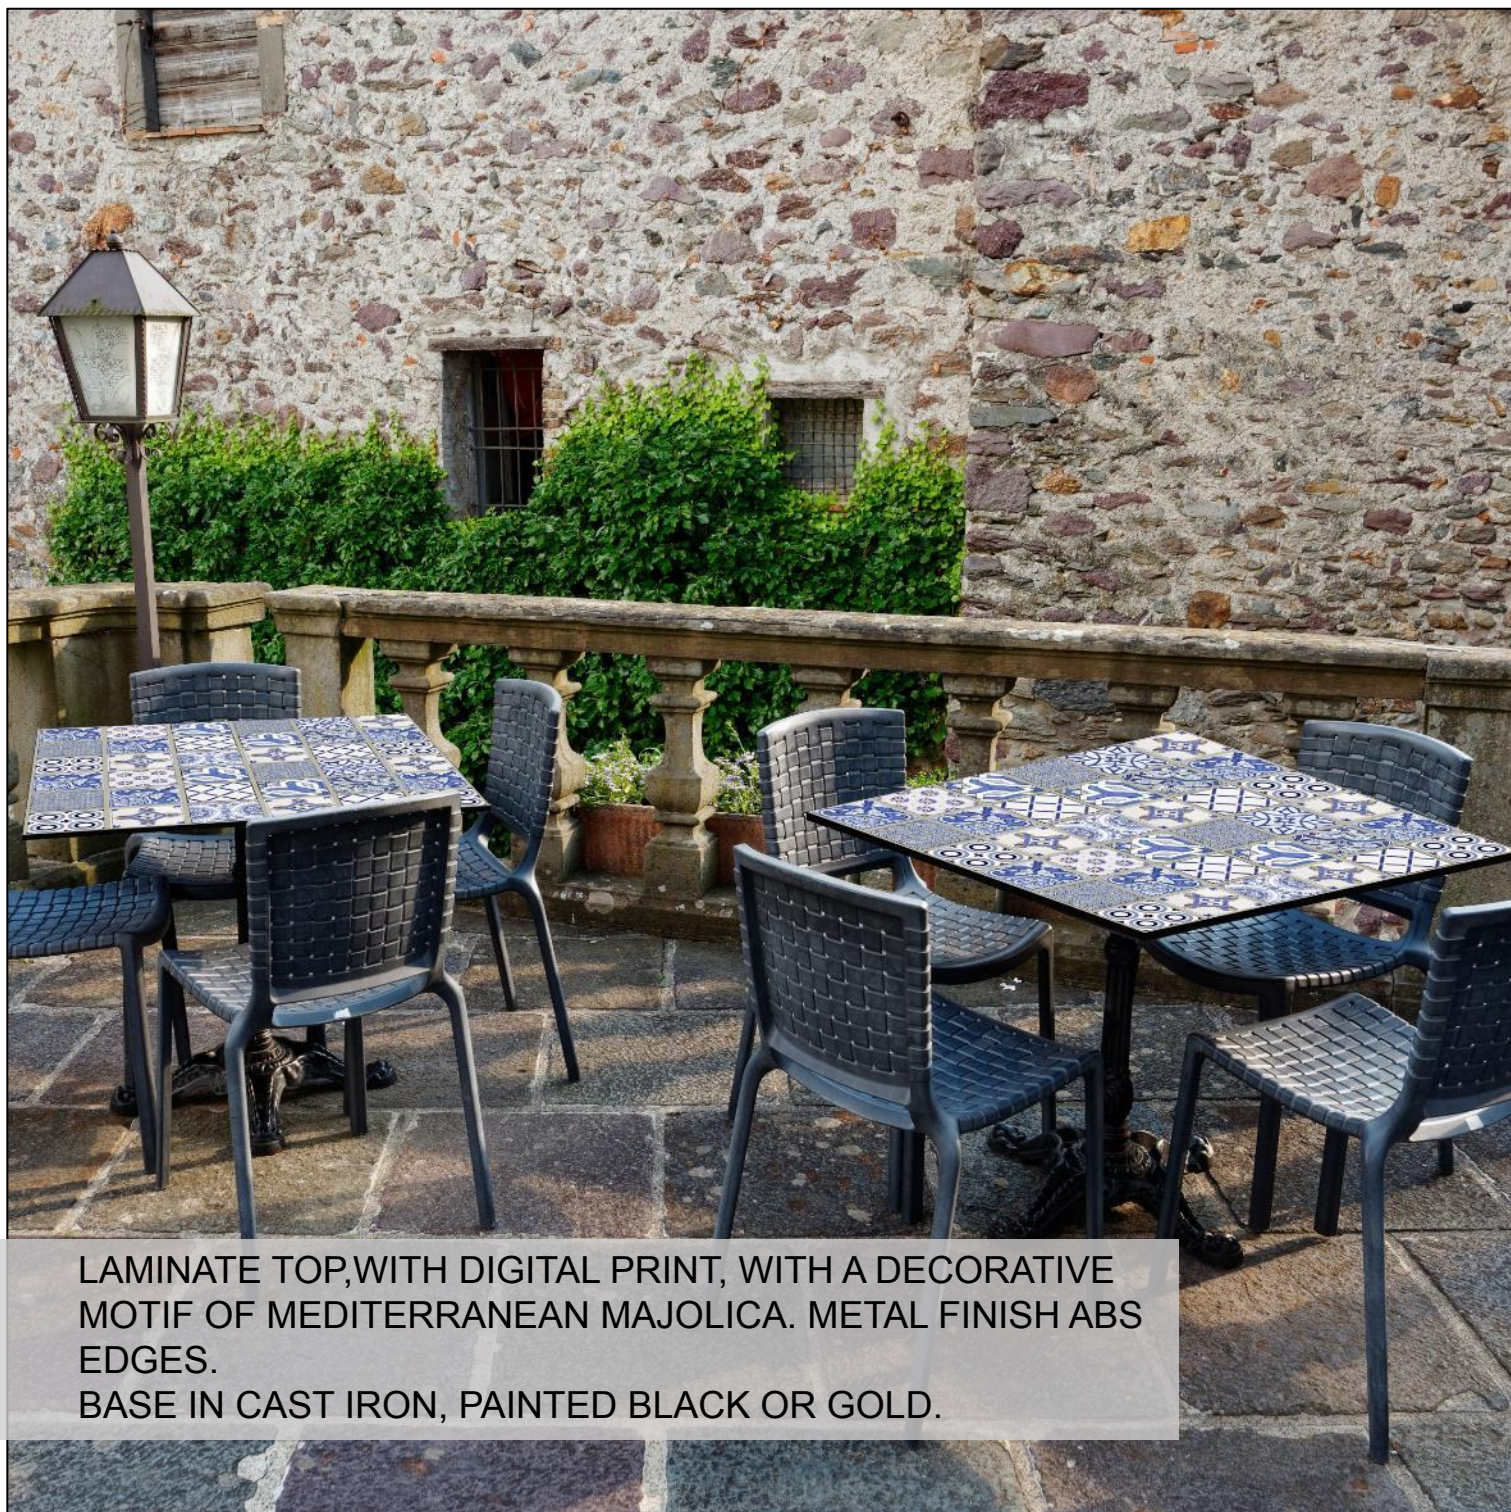

MEDITERRANEO

FOR INTERIORS

LAMINATE TOP, WITH DIGITAL PRINT, WITH A DECORATIVE MOTIF OF MEDITERRANEAN MAJOLICA. METAL FINISH ABS EDGES.

BASE IN CAST IRON, PAINTED BLACK OR GOLD.

FaBeMa
FALEGNAMERIA BELLINI